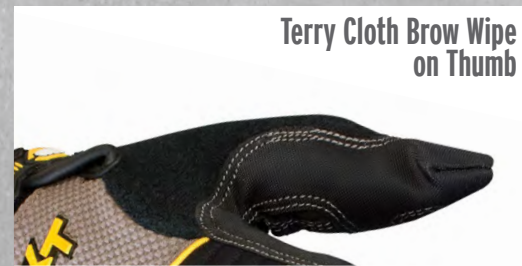

Triple Layer Palm Reinforcement

Terry Cloth Brow Wipe on Thumb

TOLL FREE: 800-680-7177
TEL: 818-889-4588
FAX: 818-889-4598
info@ytgloves.com